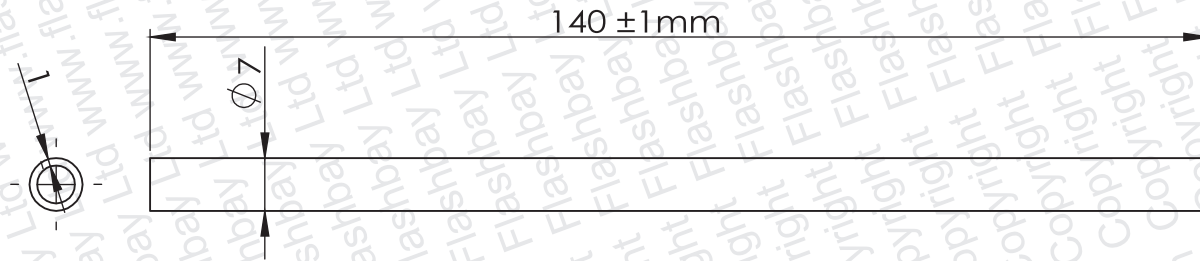

### SW1 - BW, CW, RD, MTR300

### SW3 - MTR600

PRODUCT

Silicone Straw

CODE

SW1, SW2, SW3

DIMENSIONS

mm

SCALE