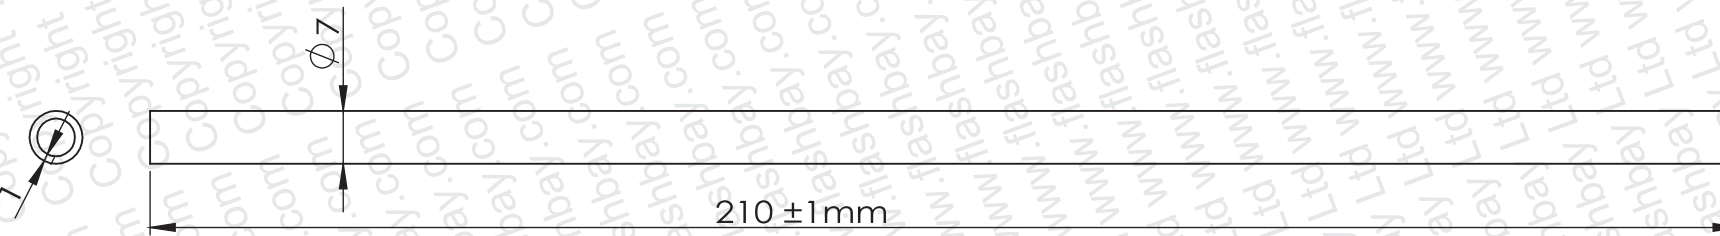

### SW1 - BW, CW, RD, MTR300

### SW3 - MTR600

PRODUCT

Silicone Straw

CODE

SW1, SW2, SW3

DIMENSIONS

mm

SCALE