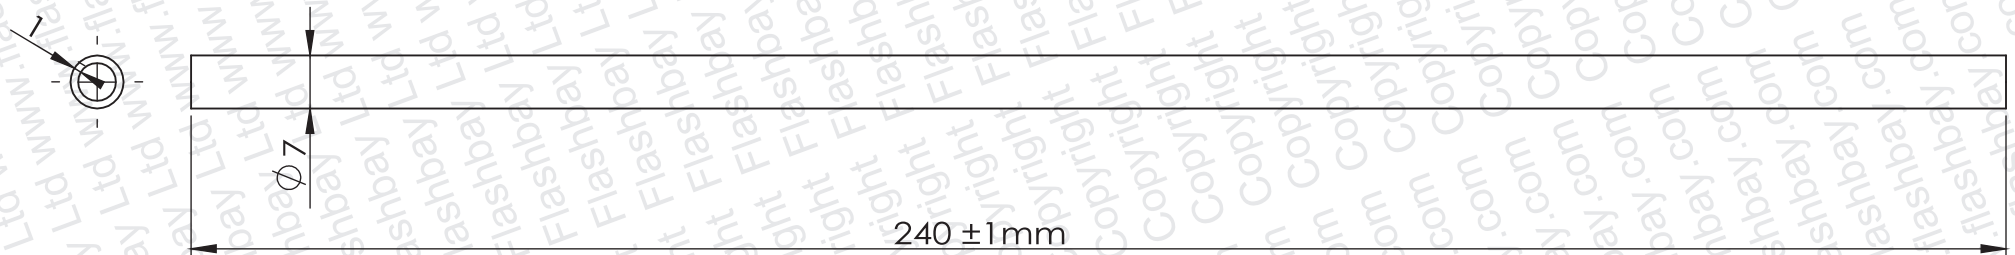

### SW1 - BW, CW, RD, MTR300

### SW3 - MTR600

PRODUCT

Silicone Straw

CODE

SW1, SW2, SW3

DIMENSIONS

mm

SCALE